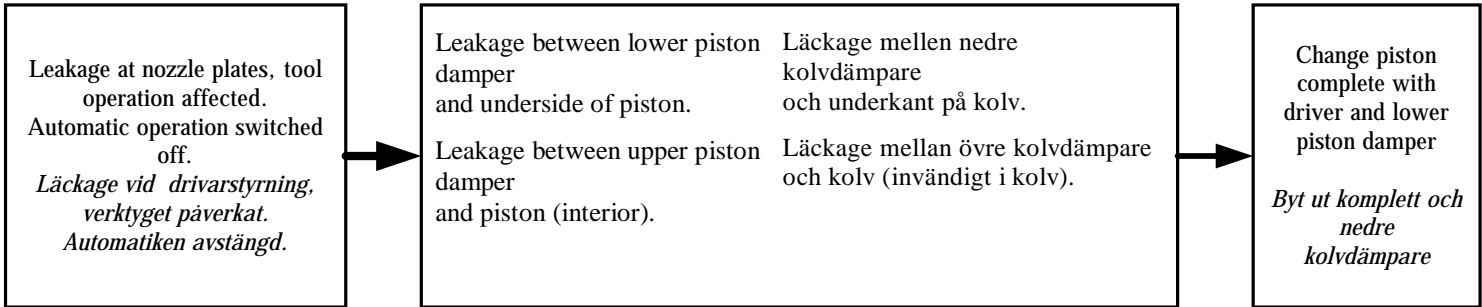

TROUBLE SHOOTING CHART JK 20/A

FELSÖKNINGSSCHEMA JK 20/A

More information on next page

You can find reference numbers on the following pages

 You can find reference
 numbers on next page
 

JK 20/A

Item Detalj	Part no. Nummer
1	972009
2	191013
3	972009
4	972020
5	972002
6	972010
7	972021
8	972020
9	972040
10	972057
11	972070
12	972030
13	972039
15	972028
16	148015
17	972034
18	972040
19	150103
20	972020