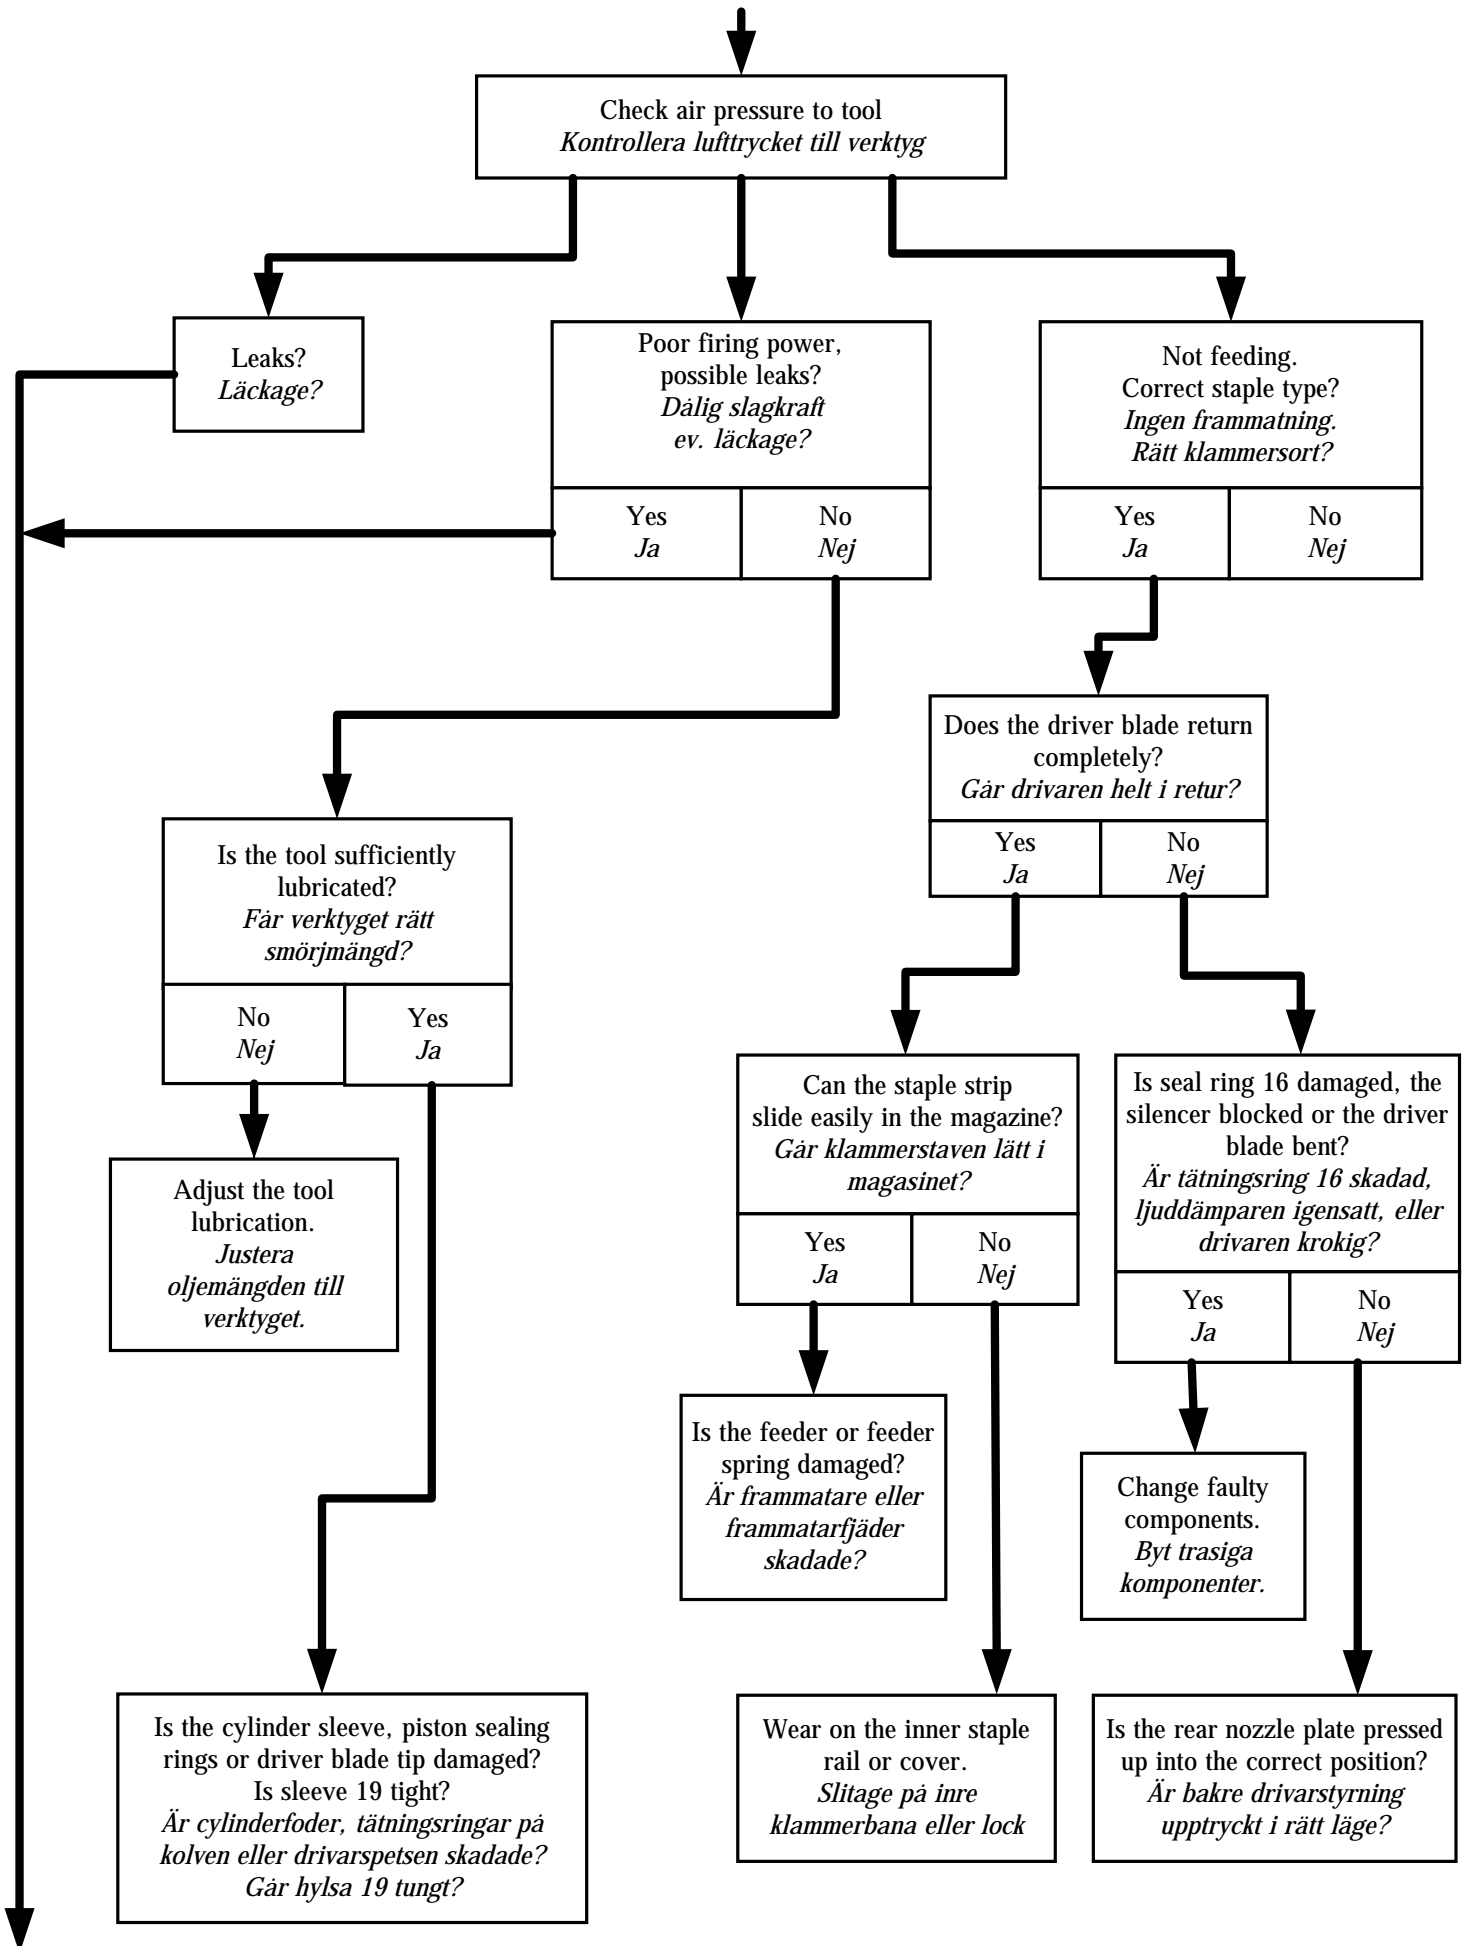

TROUBLE SHOOTING CHART JK 20/A

FELSÖKNINGSSCHEMA JK 20/A

More information on next page

You can find reference numbers on the following pages

 You can find reference
 numbers on next page
 

JK 20/A

Item Detalj	Part no. Nummer
1	972009
2	191013
3	972009
4	972020
5	972002
6	972010
7	972021
8	972020
9	972040
10	972057
11	972070
12	972030
13	972039
15	972028
16	148015
17	972034
18	972040
19	150103
20	972020