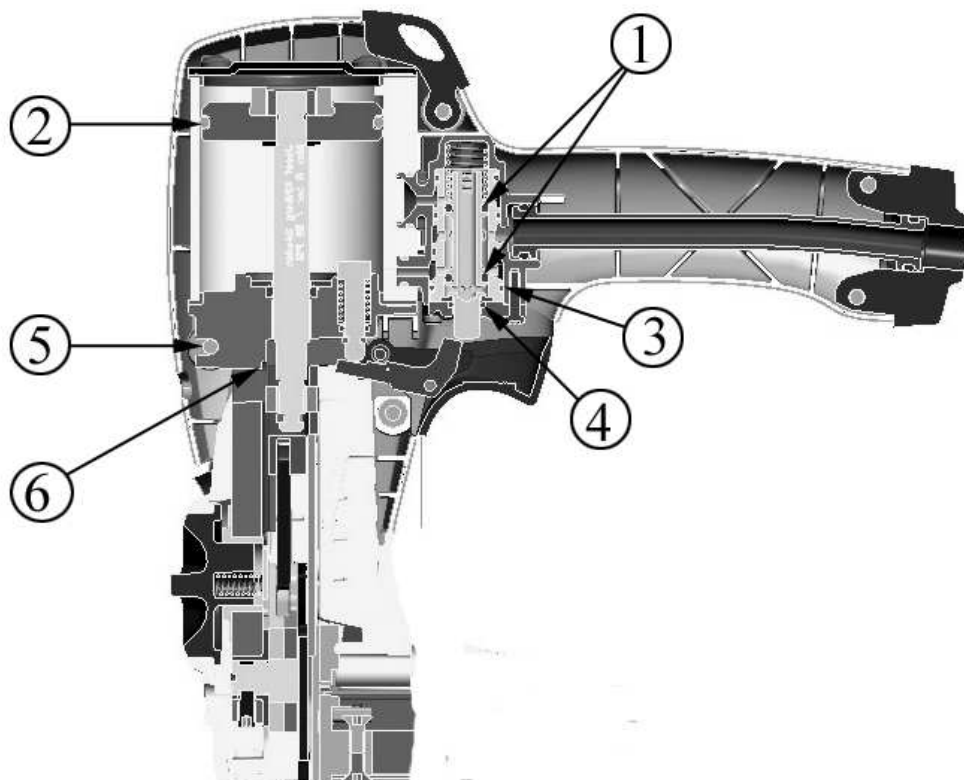

# TROUBLE SHOOTING CHART a.560,c.561 and R555-557PN

Item Detalj	Part no. Nummer
1	972009
2	972115
3	972004
4	972020
5	148064
6	972142

a.560PN15-18  
a.560PN22  
c.561PN15-18  
c.561PN22  
R555-556PN  
R557PN